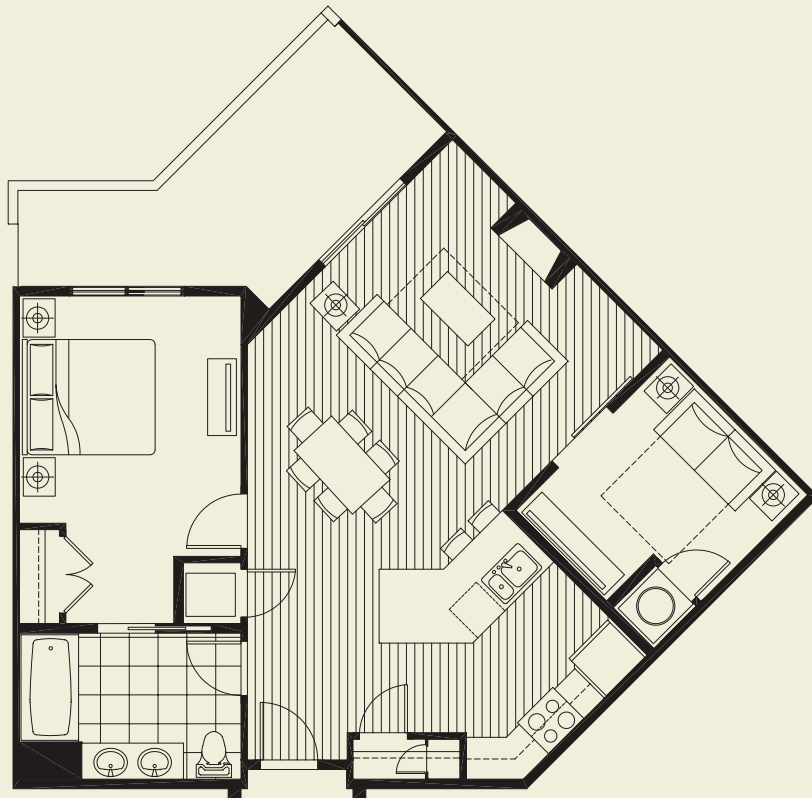

FLOORPLAN B1 - 1 BEDROOM + DEN | 984 SQ. FT.

LEVELS 2 TO 5