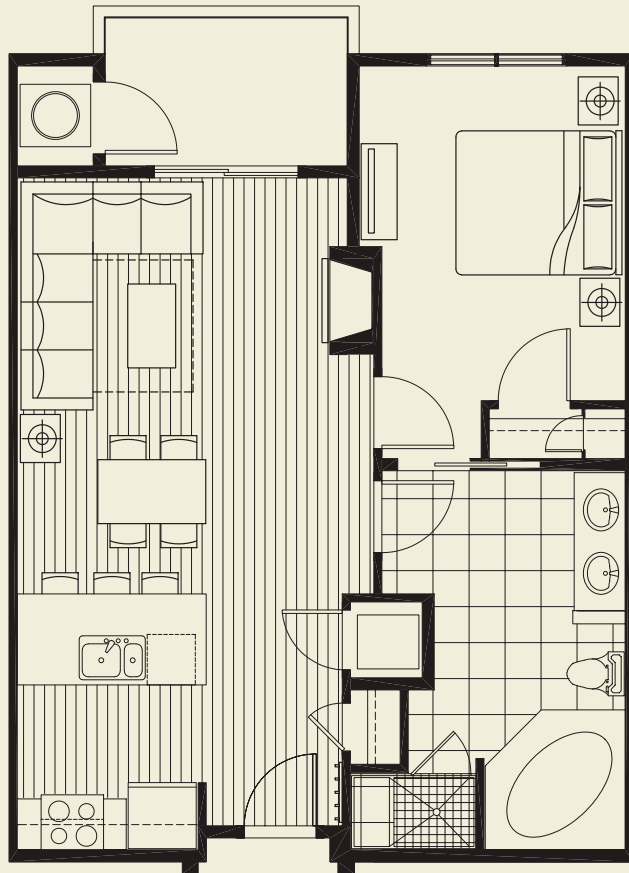

FLOORPLAN B2 - 1 BEDROOM | 823 SQ. FT.

LEVELS 2 TO 5