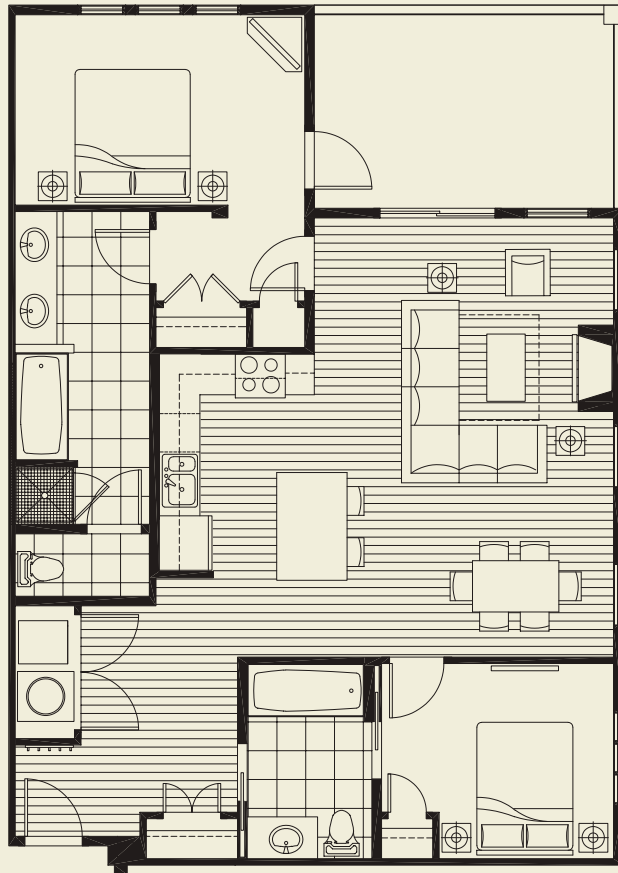

FLOORPLAN C2 - 2 BEDROOM | 1,258 SQ. FT.

LEVELS 2 & 3