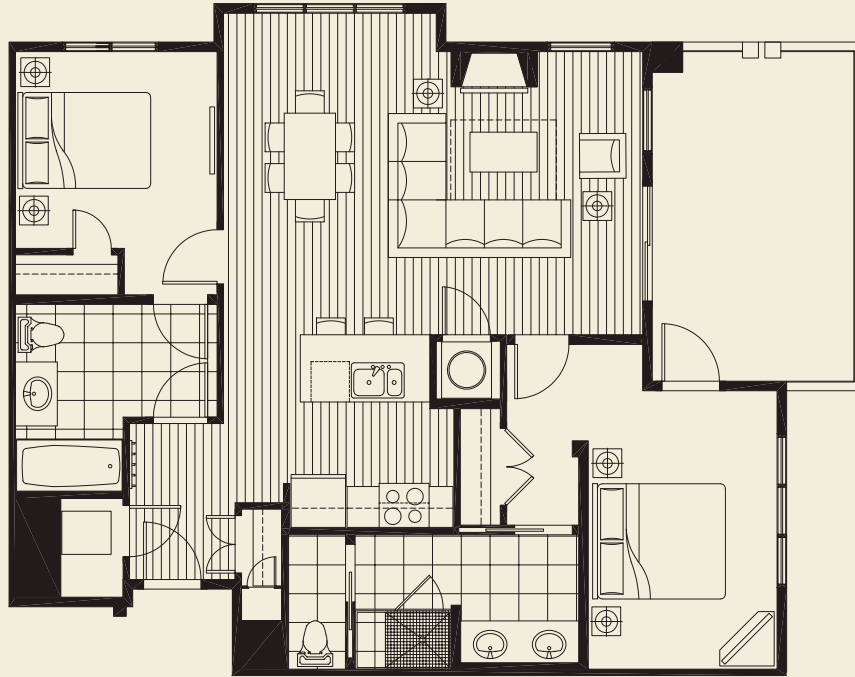

FLOORPLAN C3 - 2 BEDROOM | 1,191 SQ. FT.

LEVELS 2 TO 5