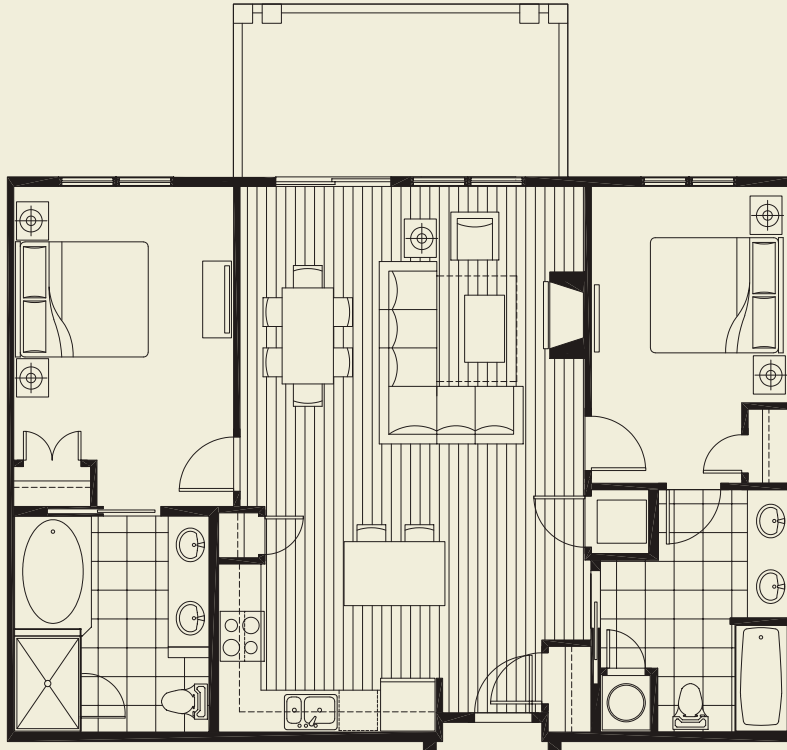

FLOORPLAN C - 2 BEDROOM | 1,201 SQ. FT.

LEVELS 2 TO 5