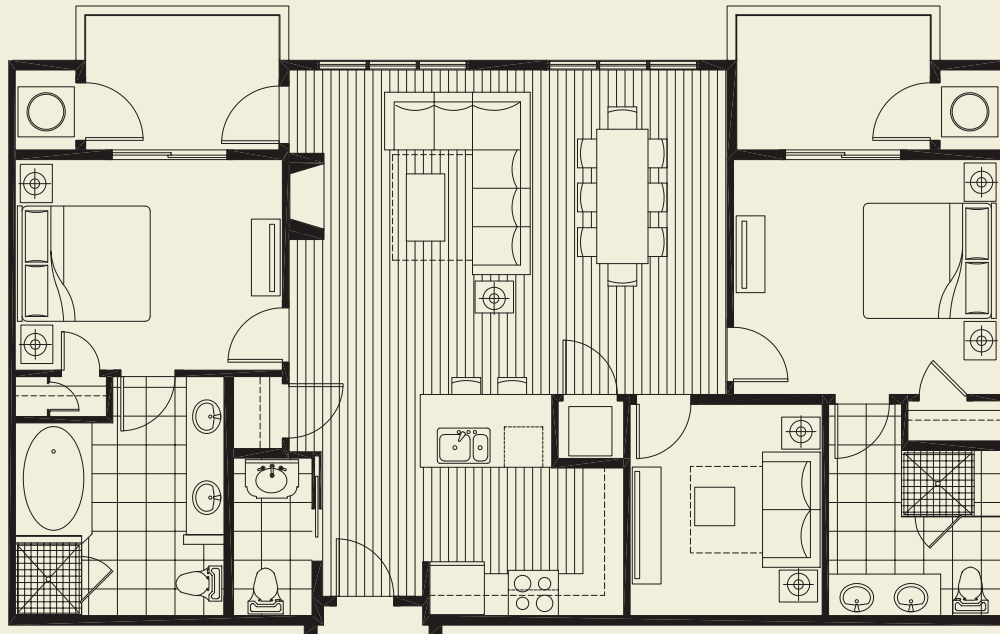

FLOORPLAN E2 - 2 BEDROOM + DEN | 1,430 SQ. FT.

LEVELS 3 TO 5